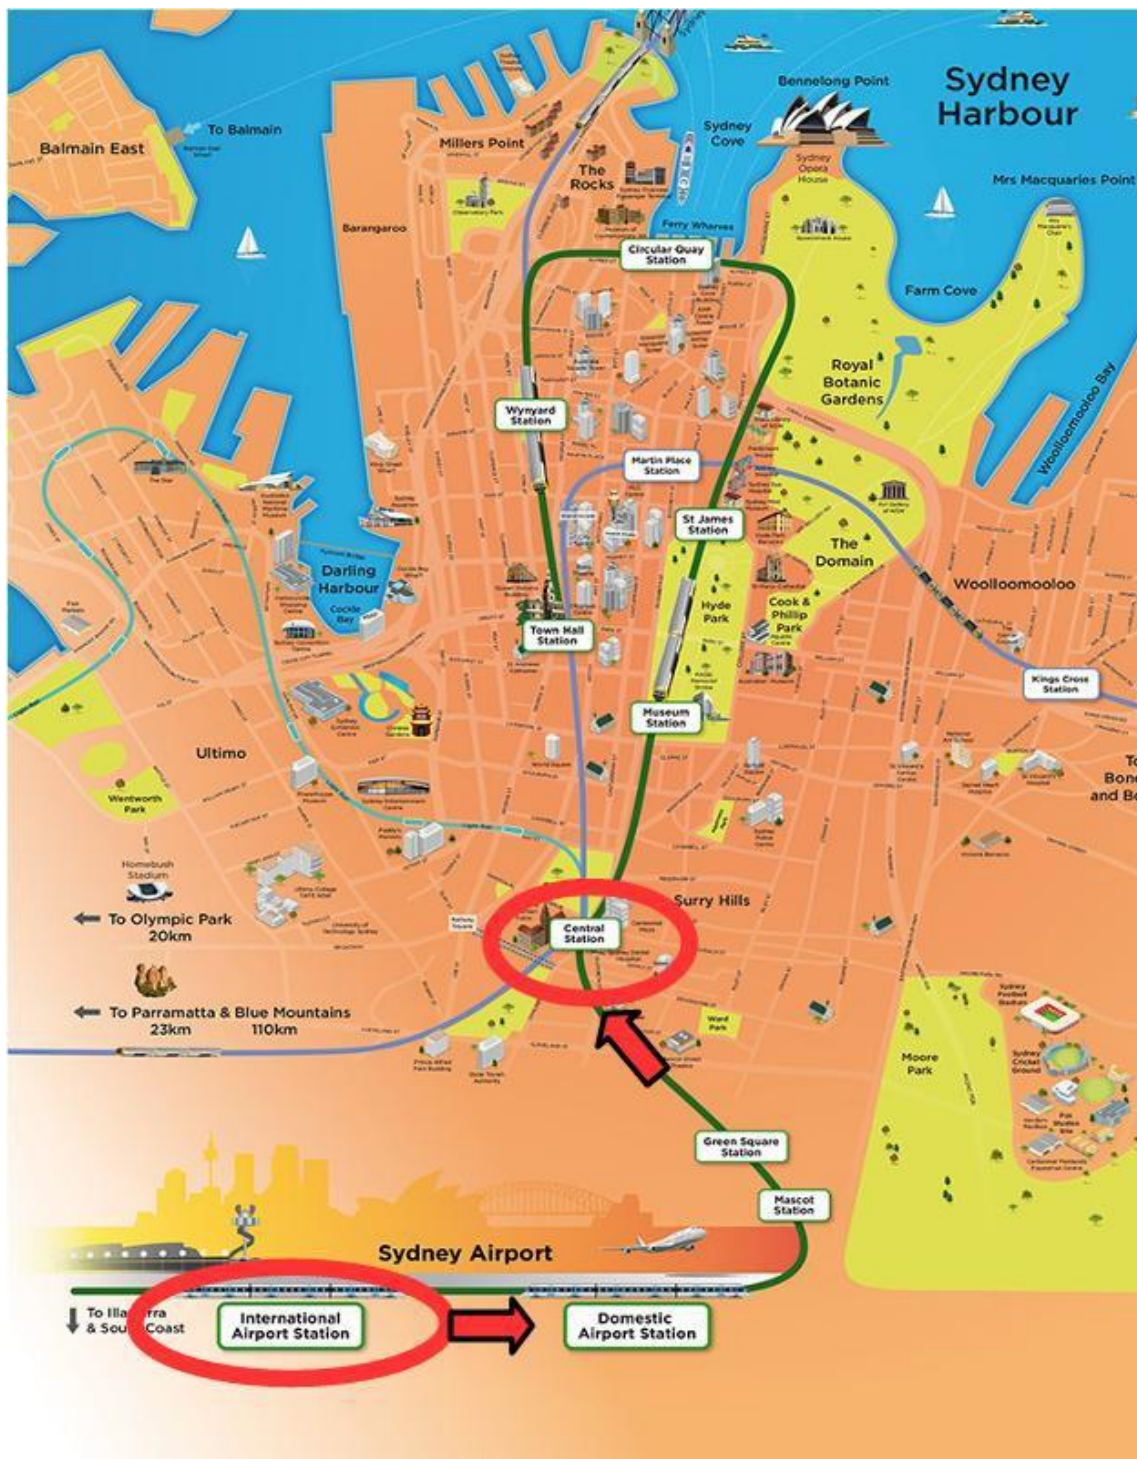

How to Get to Terrigal from Sydney Airport

Delegates not attending the Technical Tour

1. From Sydney Airport, take the Sydney AirportLink Train – www.airportlink.com.au – to Central Station. Speak to the friendly staff at Sydney Airport Train Station to purchase a ticket. For more information see www.transportnsw.info.

- Once at Central Station, take the Newcastle train and alight at Gosford Station. Trains for Gosford depart from Central at 15 and 45 minutes past the hour from platforms 4-15. Check the indicator boards and speak to the friendly staff at Central Station to check the departure platform and purchase your ticket. For more information check out www.transportsw.info.

2. Trains to Gosford take around 1 hour 30 minutes. Alight at Gosford Station and wait at the assembly point (Showground Road, on the Western side of the station) for the IWRN12 shuttle bus to Terrigal.
There will be two shuttle buses per hour operating from midday until 17:00, departing from Showground Road nominally at 20 and 40 minutes past the hour.