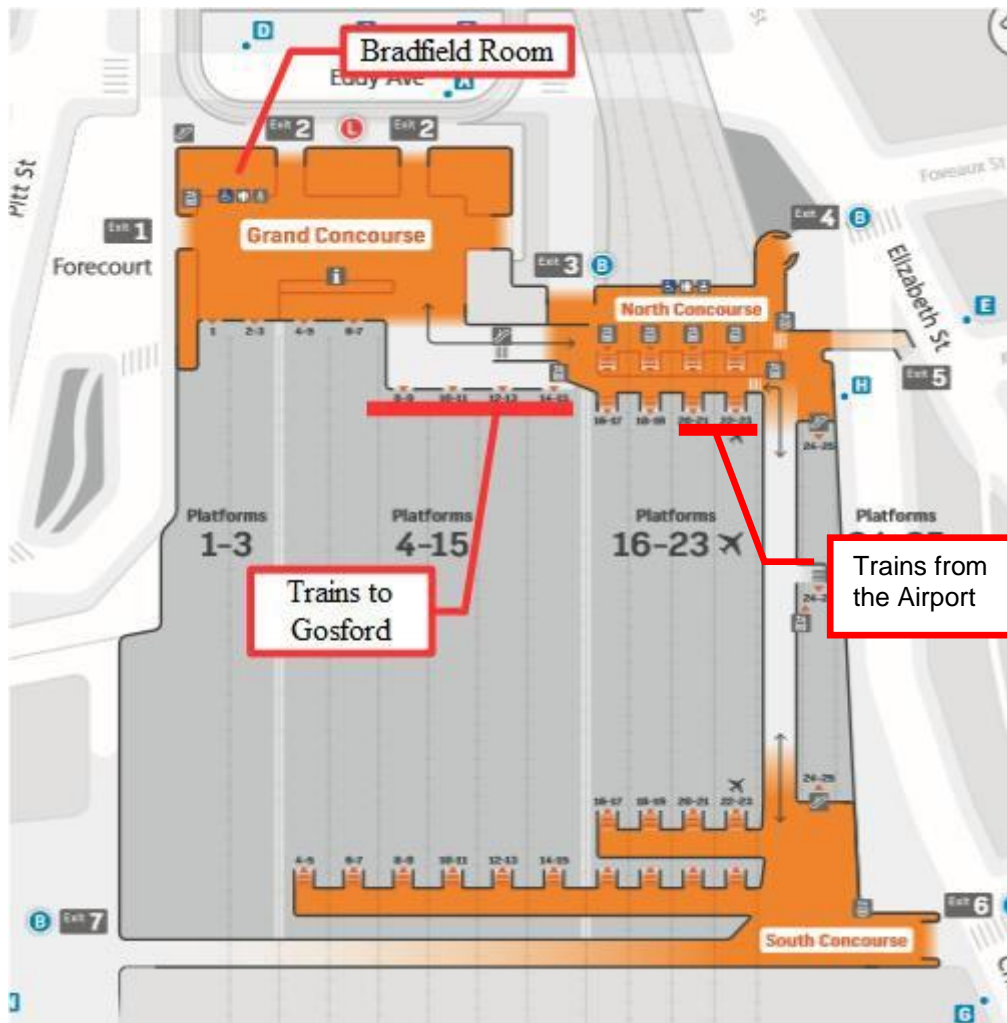

How to Get to Terrigal from Sydney Airport

Delegates not attending the Technical Tour

1. From Sydney Airport, take the Sydney AirportLink Train – www.airportlink.com.au – to Central Station. Speak to the friendly staff at Sydney Airport Train Station to purchase a ticket. For more information see www.transportnsw.info.

- Once at Central Station, take the Newcastle train and alight at Gosford Station. Trains for Gosford depart from Central at 15 and 45 minutes past the hour from platforms 4-15. Check the indicator boards and speak to the friendly staff at Central Station to check the departure platform and purchase your ticket. For more information check out www.transportsw.info.

2. Trains to Gosford take around 1 hour 30 minutes. Alight at Gosford Station and wait at the assembly point (Showground Road, on the Western side of the station) for the IWRN12 shuttle bus to Terrigal.
There will be two shuttle buses per hour operating from midday until 17:00, departing from Showground Road nominally at 20 and 40 minutes past the hour.